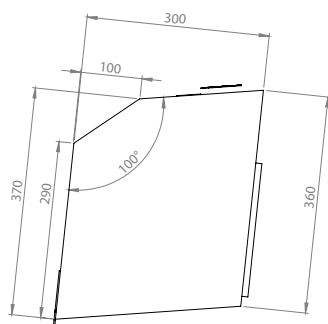

MoonBox 115

Standard

Adventure

MoonBox 115 angle 90°

MOON BOX ADVENTURE 115

Box volume: 116 l
Pocket volume: 29 l
Total volume: 145 l
Weight: 8,45 kg

Maximum self load

MoonBox 115 angle 100°

MOON BOX STANDARD 115

Box volume: 116 l
 Pocket volume: 29 l
 Total volume: 145 l
 Weight: 9,12 kg

MOON BOX ADVENTURE 115

Box volume: 116 l
 Pocket volume: 29 l
 Total volume: 145 l
 Weight: 8,75 kg

Maximum self load