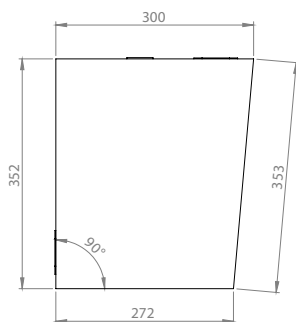

MoonBox 115

Standard

Adventure

MoonBox 115 angle 90°

MOON BOX ADVENTURE 115

Box volume: 116 l
Pocket volume: 29 l
Total volume: 145 l
Weight: 8,45 kg

Maximum self load

MoonBox 115 angle 100°

MOON BOX STANDARD 115

Box volume: 116 l
 Pocket volume: 29 l
 Total volume: 145 l
 Weight: 9,12 kg

MOON BOX ADVENTURE 115

Box volume: 116 l
 Pocket volume: 29 l
 Total volume: 145 l
 Weight: 8,75 kg

Maximum self load