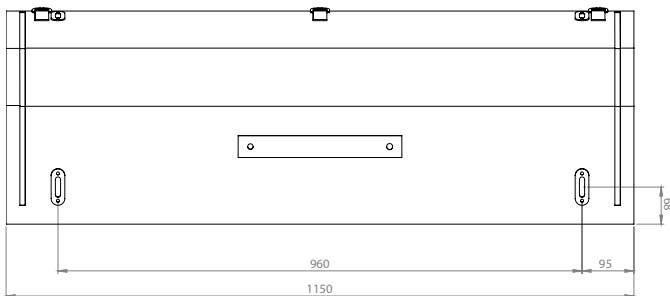

MoonBox 115 angle 103°

Box volume: 122 l
Pocket volume: 30,5 l
Total volume: 152,5 l
Weight: 9,12 kg

Box volume: 122 l
Pocket volume: 30,5 l
Total volume: 152,5 l
Weight: 9,55 kg

Maximum self load

Compatible car models:

- RAM ProMaster (since 2013)
- Fiat Ducato version III (since 2006)
- Citroen Jumper version II (since 2006)
- Peugeot Boxer version II (since 2006)