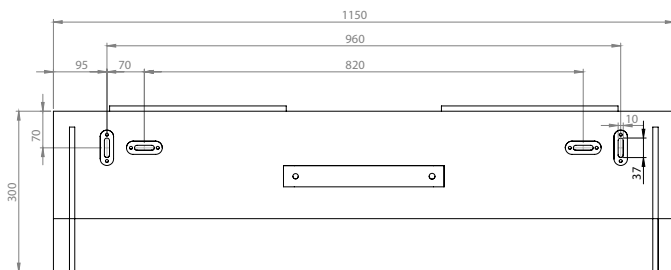

MoonBox 115

Standard

Adventure

MoonBox 115 angle 90°

MOON BOX ADVENTURE 115

Box volume: 116 l
Pocket volume: 29 l
Total volume: 145 l
Weight: 8,45 kg

Maximum self load

MoonBox 115 angle 100°

MOON BOX STANDARD 115

Box volume: 116 l
 Pocket volume: 29 l
 Total volume: 145 l
 Weight: 9,12 kg

MOON BOX ADVENTURE 115

Box volume: 116 l
 Pocket volume: 29 l
 Total volume: 145 l
 Weight: 8,75 kg

Maximum self load