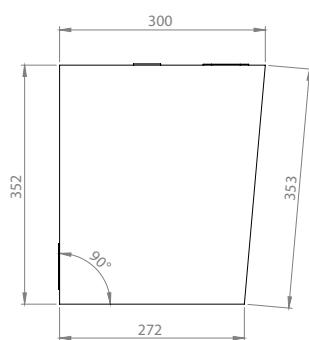

MOON BOX STANDARD 50

Box volume: 51 l
Pocket volume: 12,75 l
Total volume: 63,75 l
Weight: 4,85 kg

MOON BOX ADVENTURE 50

Box volume: 51 l
Pocket volume: 12,75 l
Total volume: 63,75 l
Weight: 4,47 kg

Maximum self load

MoonBox 70

Standard

Adventure

MoonBox 70 angle 90°

MOON BOX ADVENTURE 70

Box volume: 71 l
Pocket volume: 17,75 l
Total volume: 88,75 l
Weight: 5,51 kg

Maximum self load

20
KG

50
KG

MoonBox 70 angle 100°

MOON BOX STANDARD 70

Box volume: 71 l
 Pocket volume: 17,75 l
 Total volume: 88,75 l
 Weight: 5,78 kg

MOON BOX ADVENTURE 70

Box volume: 71 l
 Pocket volume: 17,75 l
 Total volume: 88,75 l
 Weight: 5,23 kg