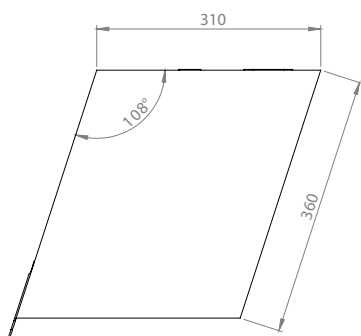

MoonBox 90 angle 103°

MOON BOX STANDARD 90

Box volume: 95 l
Pocket volume: 23,75 l
Total volume: 118,75 l
Weight: 7,16 kg

MOON BOX ADVENTURE 90

Box volume: 95 l
Pocket volume: 23,75 l
Total volume: 118,75 l
Weight: 7,62 kg

MOON BOX STANDARD 90

Box volume: 95 l
 Pocket volume: 23,75 l
 Total volume: 118,75 l
 Weight: 7,13 kg

MOON BOX ADVENTURE 90

Box volume: 91 l
 Pocket volume: 22,75 l
 Total volume: 113,75 l
 Weight: 6,7 kg