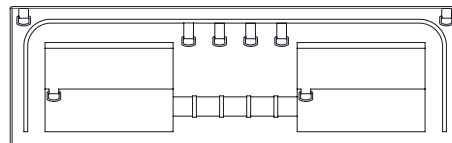

MOON BOX STANDARD 115

Box volume: 116 l
 Pocket volume: 29 l
 Total volume: 145 l
 Weight: 9,12 kg

MOON BOX ADVENTURE 115

Box volume: 116 l
 Pocket volume: 29 l
 Total volume: 145 l
 Weight: 8,75 kg

Maximum self load

Compatible car models:

MAN TGE since 2017
 Volkswagen Crafter ver II since 2016, H2, H3

MoonBox 115 angle 103°

MOON BOX STANDARD 115

Box volume: 122 l
Pocket volume: 30,5 l
Total volume: 152,5 l
Weight: 9,12 kg