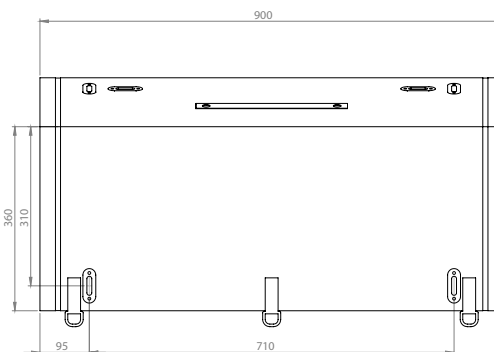

MoonBox 90 angle 103°

MOON BOX STANDARD 90

Box volume: 95 l
Pocket volume: 23,75 l
Total volume: 118,75 l
Weight: 7,16 kg

MOON BOX ADVENTURE 90

Box volume: 95 l
Pocket volume: 23,75 l
Total volume: 118,75 l
Weight: 7,62 kg

MOON BOX STANDARD 90

Box volume: 95 l
 Pocket volume: 23,75 l
 Total volume: 118,75 l
 Weight: 7,13 kg

MOON BOX ADVENTURE 90

Box volume: 91 l
 Pocket volume: 22,75 l
 Total volume: 113,75 l
 Weight: 6,7 kg