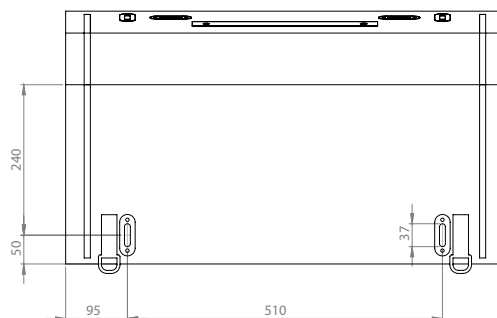

MoonBox 70

Standard

Adventure

MoonBox 70 angle 90°

MOON BOX ADVENTURE 70

Box volume: 71 l
Pocket volume: 17,75 l
Total volume: 88,75 l
Weight: 5,51 kg

Maximum self load

20
KG

50
KG

MoonBox 70 angle 100°

MOON BOX STANDARD 70

Box volume: 71 l
 Pocket volume: 17,75 l
 Total volume: 88,75 l
 Weight: 5,78 kg

MOON BOX ADVENTURE 70

Box volume: 71 l
 Pocket volume: 17,75 l
 Total volume: 88,75 l
 Weight: 5,23 kg