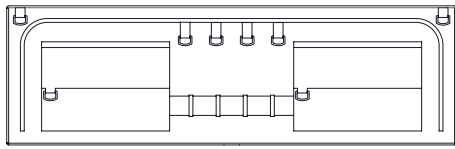

MoonBox 115

Standard

Adventure

MoonBox 115 angle 90°

MOON BOX ADVENTURE 115

Box volume: 116 l
Pocket volume: 29 l
Total volume: 145 l
Weight: 8,45 kg

Maximum self load

MoonBox 115 angle 100°

MOON BOX STANDARD 115

Box volume: 116 l
 Pocket volume: 29 l
 Total volume: 145 l
 Weight: 9,12 kg

MOON BOX ADVENTURE 115

Box volume: 116 l
 Pocket volume: 29 l
 Total volume: 145 l
 Weight: 8,75 kg

Maximum self load