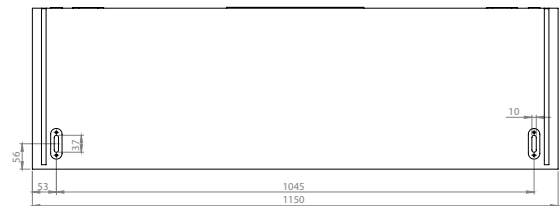

MoonBox 115

Standard

Adventure

MoonBox 115 angle 90°

MOON BOX ADVENTURE 115

Box volume: 116 l
Pocket volume: 29 l
Total volume: 145 l
Weight: 8,45 kg

Maximum self load

MoonBox 115 angle 100°

MOON BOX STANDARD 115

Box volume: 116 l
 Pocket volume: 29 l
 Total volume: 145 l
 Weight: 9,12 kg

MOON BOX ADVENTURE 115

Box volume: 116 l
 Pocket volume: 29 l
 Total volume: 145 l
 Weight: 8,75 kg

Maximum self load