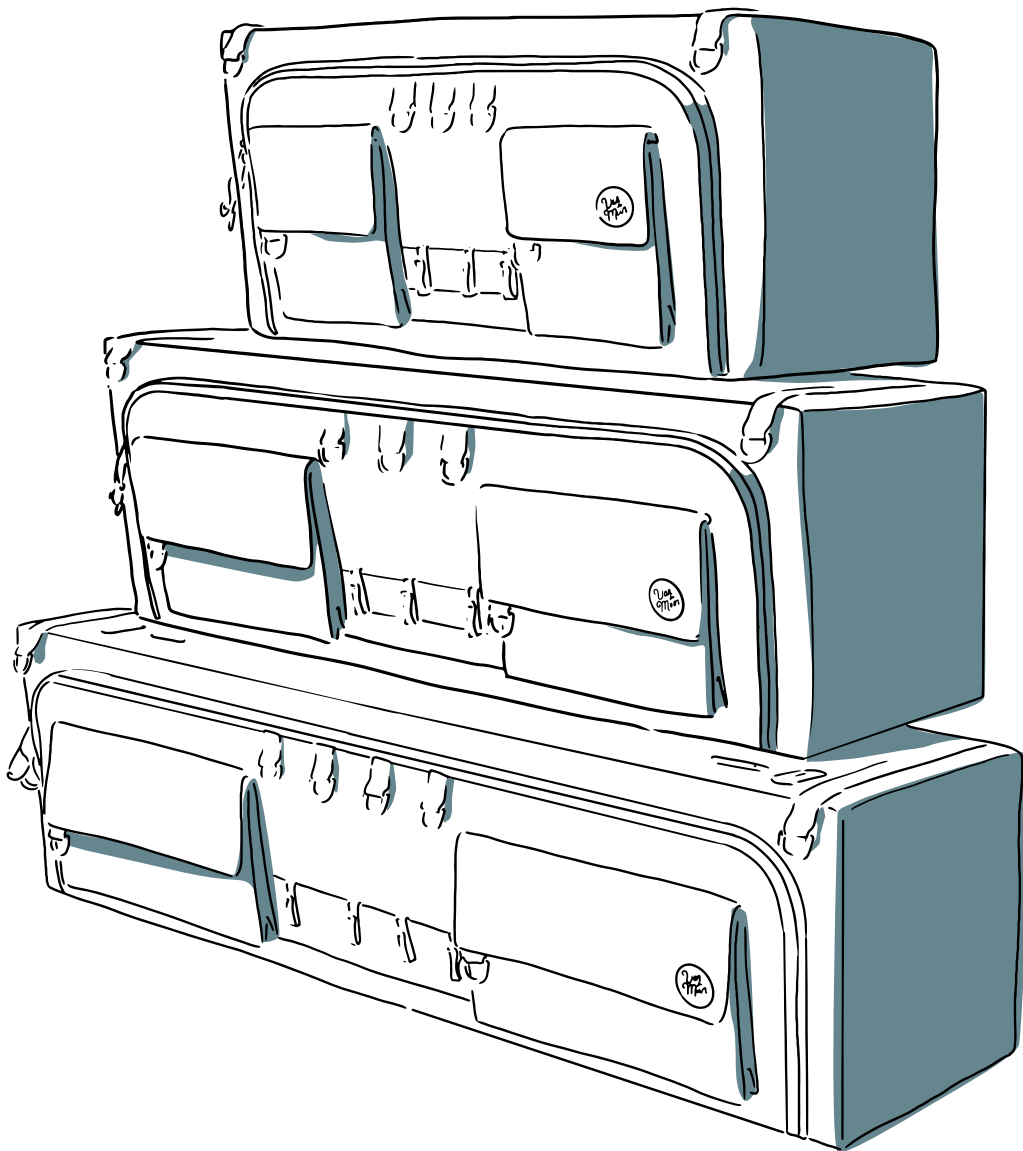

MOONBOX

Product card

Live light at
vandermoon.com