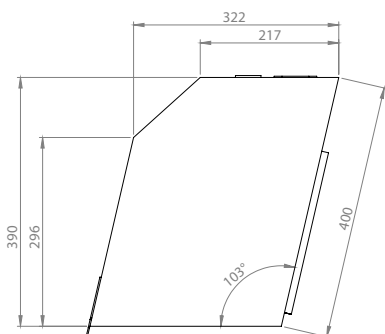

MoonBox 90 angle 103°

MOON BOX STANDARD 90

Box volume: 95 l
Pocket volume: 23,75 l
Total volume: 118,75 l
Weight: 7,16 kg

MOON BOX ADVENTURE 90

Box volume: 95 l
Pocket volume: 23,75 l
Total volume: 118,75 l
Weight: 7,62 kg

MOON BOX STANDARD 90

Box volume: 95 l
 Pocket volume: 23,75 l
 Total volume: 118,75 l
 Weight: 7,13 kg

MOON BOX ADVENTURE 90

Box volume: 91 l
 Pocket volume: 22,75 l
 Total volume: 113,75 l
 Weight: 6,7 kg