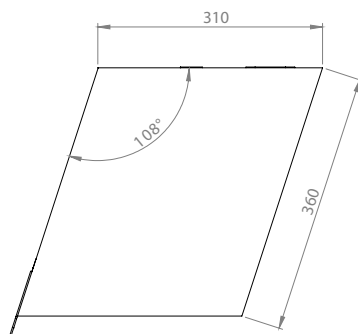

MoonBox 50 angle 108°

MOON BOX STANDARD 50

Box volume: 54 l
Pocket volume: 13,5 l
Total volume: 67,5 l
Weight: 4,85 kg

MOON BOX ADVENTURE 50

Box volume: 54 l
Pocket volume: 13,5 l
Total volume: 67,5 l
Weight: 4,37 kg