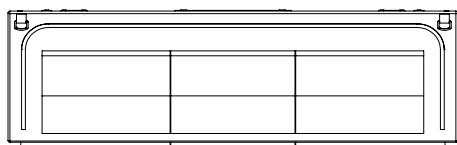

MoonBox 115

Standard

Adventure

MoonBox 115 angle 90°

MOON BOX ADVENTURE 115

Box volume: 116 l
Pocket volume: 29 l
Total volume: 145 l
Weight: 8,45 kg

Maximum self load

MoonBox 115 angle 100°

MOON BOX STANDARD 115

Box volume: 116 l
 Pocket volume: 29 l
 Total volume: 145 l
 Weight: 9,12 kg

MOON BOX ADVENTURE 115

Box volume: 116 l
 Pocket volume: 29 l
 Total volume: 145 l
 Weight: 8,75 kg

Maximum self load