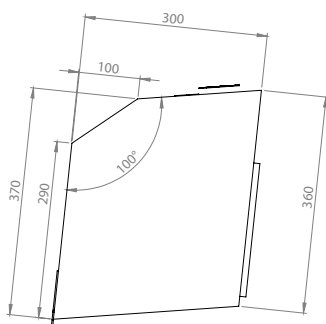

MoonBox 70

Standard

Adventure

MoonBox 70 angle 90°

MOON BOX ADVENTURE 70

Box volume: 71 l
Pocket volume: 17,75 l
Total volume: 88,75 l
Weight: 5,51 kg

Maximum self load

20
KG

50
KG

MoonBox 70 angle 100°

MOON BOX STANDARD 70

Box volume: 71 l
 Pocket volume: 17,75 l
 Total volume: 88,75 l
 Weight: 5,78 kg

MOON BOX ADVENTURE 70

Box volume: 71 l
 Pocket volume: 17,75 l
 Total volume: 88,75 l
 Weight: 5,23 kg