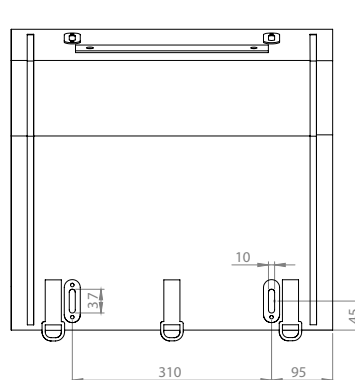

MOON BOX ADVENTURE 50

Box volume: 54 l
Pocket volume: 13,5 l
Total volume: 67,5 l
Weight: 4,96 kg