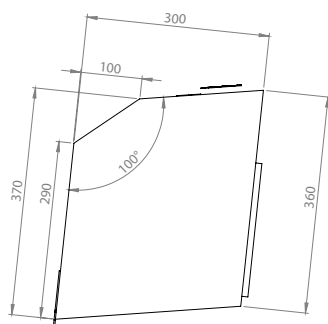

Capacity: 118 l

Available colours:

MoonBox Adventure 115

Size: 350x300x1150 mm

Weight: 9 kg

Capacity: 150 l

Available colours:

average data, detailed information below

MoonBox 50

Standard

Adventure

MoonBox 50 angle 90°

MOON BOX ADVENTURE 50

Box volume: 51 l
Pocket volume: 12,75 l
Total volume: 63,75 l
Weight: 4,21 kg

Maximum self load

20
KG

55
KG

MoonBox 50 angle 100°

MOON BOX STANDARD 50

Box volume: 51 l
Pocket volume: 12,75 l
Total volume: 63,75 l
Weight: 4,52 kg

MOON BOX ADVENTURE 50

Box volume: 51 l
Pocket volume: 12,75 l
Total volume: 63,75 l
Weight: 4,13 kg