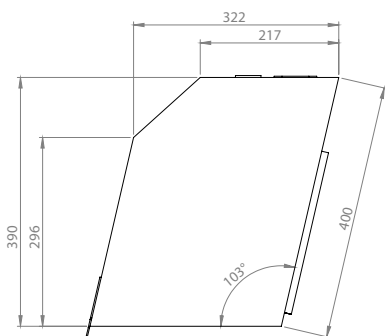

MoonBox 115 angle 103°

Box volume: 122 l
Pocket volume: 30,5 l
Total volume: 152,5 l
Weight: 9,12 kg

Box volume: 122 l
Pocket volume: 30,5 l
Total volume: 152,5 l
Weight: 9,55 kg

Maximum self load

Compatible car models:

- RAM ProMaster (since 2013)
- Fiat Ducato version III (since 2006)
- Citroen Jumper version II (since 2006)
- Peugeot Boxer version II (since 2006)