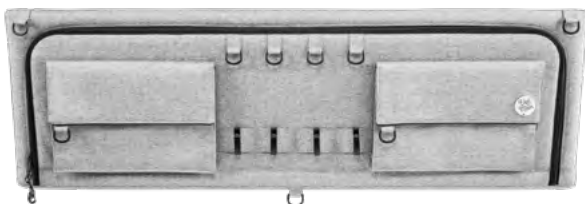

MoonBox Adventure 115

Size: 350x300x1150 mm

Weight: 9 kg

Capacity: 150 l

Available colours:

---

average data, detailed information below