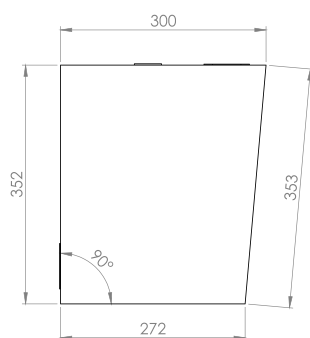

MoonBox Adventure 70

Size: 350x300x700 mm

Weight: 6,0 kg

Capacity: 90 l

Available colours:

MoonBox Adventure 90

Size: 350x300x900 mm

Weight: 7,5 kg

Capacity: 118 l

Available colours:

MoonBox Adventure 115

Size: 350x300x1150 mm

Weight: 9 kg

Capacity: 150 l

Available colours:

average data, detailed information below

MoonBox 50

Standard

Adventure

MoonBox 50 angle 90°

MOON BOX ADVENTURE 50

Box volume: 51 l
Pocket volume: 12,75 l
Total volume: 63,75 l
Weight: 4,21 kg

Maximum self load

20
KG

55
KG

MoonBox 50 angle 100°

MOON BOX STANDARD 50

Box volume: 51 l
Pocket volume: 12,75 l
Total volume: 63,75 l
Weight: 4,52 kg

MOON BOX ADVENTURE 50

Box volume: 51 l
Pocket volume: 12,75 l
Total volume: 63,75 l
Weight: 4,13 kg