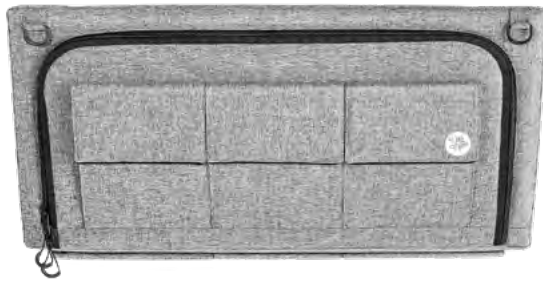

MoonBox 70

Standard

Adventure

MoonBox 70 angle 90°

MOON BOX ADVENTURE 70

Box volume: 71 l
Pocket volume: 17,75 l
Total volume: 88,75 l
Weight: 5,51 kg

Maximum self load

20
KG