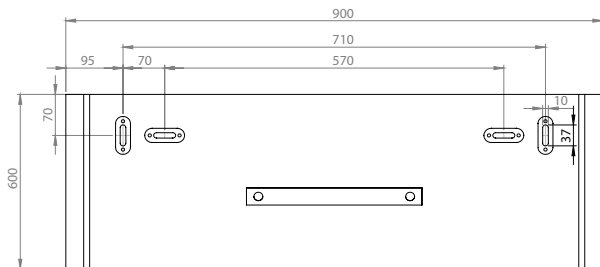

MoonBox 90 angle 103°

MOON BOX STANDARD 90

Box volume: 95 l
Pocket volume: 23,75 l
Total volume: 118,75 l
Weight: 7,16 kg

MOON BOX ADVENTURE 90

Box volume: 95 l
Pocket volume: 23,75 l
Total volume: 118,75 l
Weight: 7,62 kg

MOON BOX STANDARD 90

Box volume: 95 l
 Pocket volume: 23,75 l
 Total volume: 118,75 l
 Weight: 7,13 kg

MOON BOX ADVENTURE 90

Box volume: 91 l
 Pocket volume: 22,75 l
 Total volume: 113,75 l
 Weight: 6,7 kg