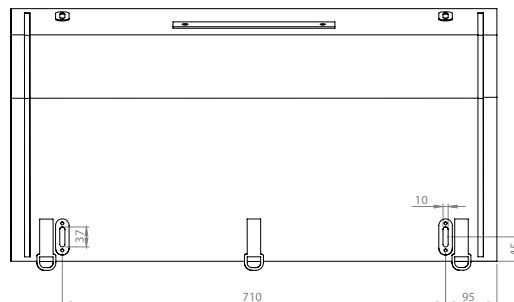

MoonBox 90 angle 103°

MOON BOX STANDARD 90

Box volume: 95 l
Pocket volume: 23,75 l
Total volume: 118,75 l
Weight: 7,16 kg

MOON BOX ADVENTURE 90

Box volume: 95 l
Pocket volume: 23,75 l
Total volume: 118,75 l
Weight: 7,62 kg