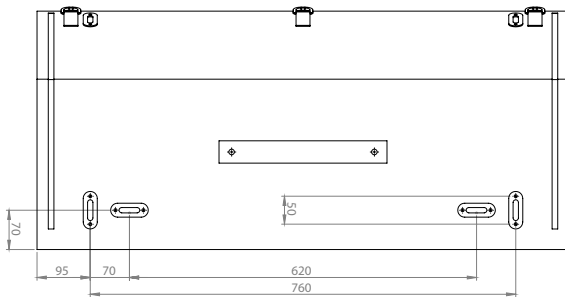

MoonBox 90 angle 110°

MOON BOX STANDARD 90

Box volume: 91 l
Pocket volume: 22,75 l
Total volume: 113,75 l
Weight: 6,9 kg

MOON BOX ADVENTURE 90

Box volume: 91 l
Pocket volume: 22,75 l
Total volume: 113,75 l
Weight: 6,7 kg

Maximum self load

Compatible car models:

- Mercedes Sprinter 901
- Mercedes Sprinter 902
- Mercedes Sprinter 904 (until 2006)
- Mercedes Sprinter 906
- Mercedes Sprinter 907
- Volkswagen Crafter (2007-2016)
- Volkswagen LT (since 2016)
- Volkswagen Transporter T5, T6, T6.1 to adapt