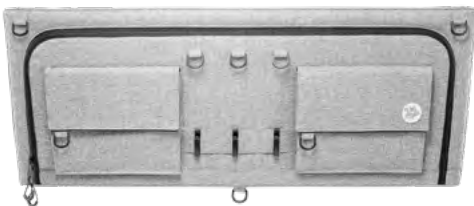

MoonBox Adventure 90

Size: 350x300x900 mm

Weight: 7,5 kg

Capacity: 118 l

Available colours: