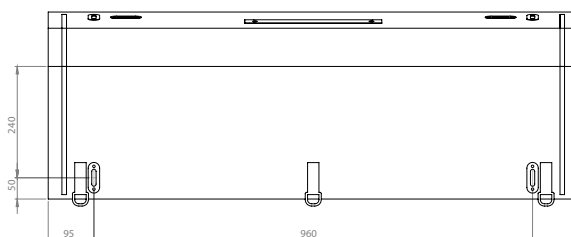

MoonBox 115

Standard

Adventure

MoonBox 115 angle 90°

MOON BOX ADVENTURE 115

Box volume: 116 l
Pocket volume: 29 l
Total volume: 145 l
Weight: 8,45 kg

Maximum self load

MoonBox 115 angle 100°

MOON BOX STANDARD 115

Box volume: 116 l
 Pocket volume: 29 l
 Total volume: 145 l
 Weight: 9,12 kg

MOON BOX ADVENTURE 115

Box volume: 116 l
 Pocket volume: 29 l
 Total volume: 145 l
 Weight: 8,75 kg

Maximum self load