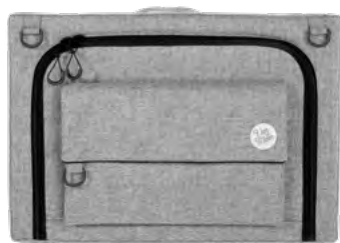

Capacity: 118 l

Available colours:

MoonBox Adventure 115

Size: 350x300x1150 mm

Weight: 9 kg

Capacity: 150 l

Available colours:

average data, detailed information below

MoonBox 50

Standard

Adventure

MoonBox 50 angle 90°

MOON BOX ADVENTURE 50

Box volume: 51 l
Pocket volume: 12,75 l
Total volume: 63,75 l
Weight: 4,21 kg

Maximum self load

20
KG

55
KG

MoonBox 50 angle 100°

MOON BOX STANDARD 50

Box volume: 51 l
Pocket volume: 12,75 l
Total volume: 63,75 l
Weight: 4,52 kg

MOON BOX ADVENTURE 50

Box volume: 51 l
Pocket volume: 12,75 l
Total volume: 63,75 l
Weight: 4,13 kg