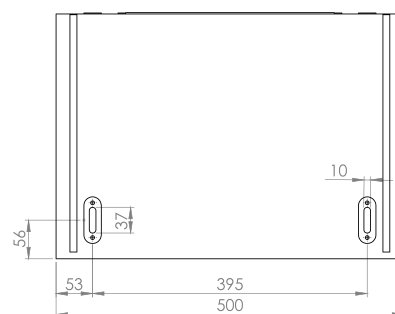

Capacity: 118 l

Available colours:

MoonBox Adventure 115

Size: 350x300x1150 mm

Weight: 9 kg

Capacity: 150 l

Available colours:

average data, detailed information below

MoonBox 50

Standard

Adventure

MoonBox 50 angle 90°

MOON BOX ADVENTURE 50

Box volume: 51 l
Pocket volume: 12,75 l
Total volume: 63,75 l
Weight: 4,21 kg

Maximum self load

20
KG

55
KG

MoonBox 50 angle 100°

MOON BOX STANDARD 50

Box volume: 51 l
Pocket volume: 12,75 l
Total volume: 63,75 l
Weight: 4,52 kg

MOON BOX ADVENTURE 50

Box volume: 51 l
Pocket volume: 12,75 l
Total volume: 63,75 l
Weight: 4,13 kg