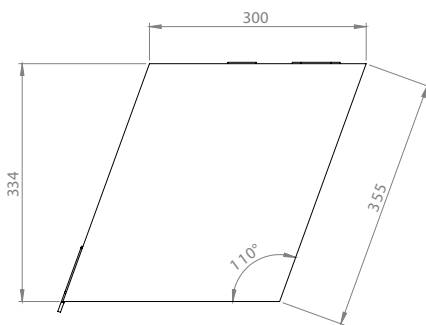

MoonBox 90 angle 110°

MOON BOX STANDARD 90

Box volume: 91 l
Pocket volume: 22,75 l
Total volume: 113,75 l
Weight: 6,9 kg

MOON BOX ADVENTURE 90

Box volume: 91 l
Pocket volume: 22,75 l
Total volume: 113,75 l
Weight: 6,7 kg

Maximum self load

Compatible car models:

- Mercedes Sprinter 901
- Mercedes Sprinter 902
- Mercedes Sprinter 904 (until 2006)
- Mercedes Sprinter 906
- Mercedes Sprinter 907
- Volkswagen Crafter (2007-2016)
- Volkswagen LT (since 2016)
- Volkswagen Transporter T5, T6, T6.1 to adapt