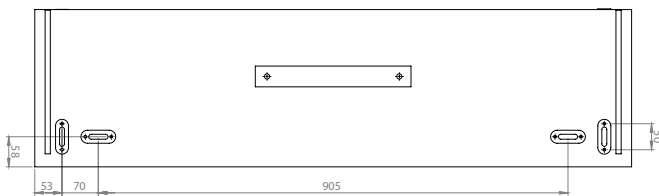

MoonBox 115

Standard

Adventure

MoonBox 115 angle 90°

MOON BOX ADVENTURE 115

Box volume: 116 l
Pocket volume: 29 l
Total volume: 145 l
Weight: 8,45 kg

Maximum self load

MoonBox 115 angle 100°

MOON BOX STANDARD 115

Box volume: 116 l
 Pocket volume: 29 l
 Total volume: 145 l
 Weight: 9,12 kg

MOON BOX ADVENTURE 115

Box volume: 116 l
 Pocket volume: 29 l
 Total volume: 145 l
 Weight: 8,75 kg

Maximum self load