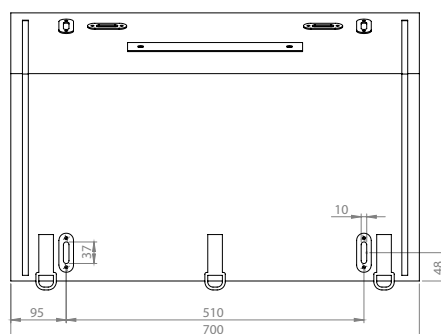

MoonBox 70 angle 110°

MOON BOX STANDARD 70

Box volume: 71 l
Pocket volume: 17,75 l
Total volume: 88,75 l
Weight: 5,99 kg

MOON BOX ADVENTURE 70

Box volume: 71 l
Pocket volume: 17,75 l
Total volume: 88,75 l
Weight: 5,67 kg