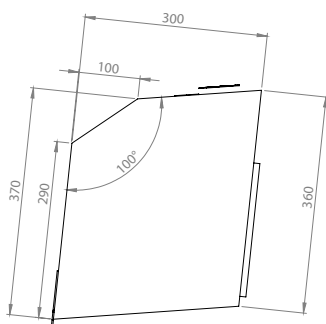

MoonBox 90 angle 100°

MOON BOX STANDARD 90

Box volume: 91 l
Pocket volume: 22,75 l
Total volume: 113,75 l
Weight: 7,16 kg

MOON BOX ADVENTURE 90

Box volume: 91 l
Pocket volume: 22,75 l
Total volume: 113,75 l
Weight: 6,69 kg

Maximum self load

Compatible car models:

MAN TGE since 2017

Volkswagen Crafter ver II since 2016, H2, H3