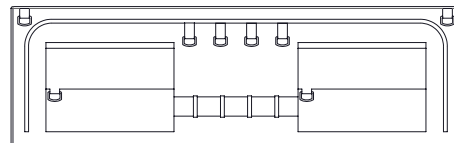

MOON BOX ADVENTURE 115

Box volume: 122 l
Pocket volume: 30,5 l
Total volume: 152,5 l
Weight: 9,55 kg

Maximum self load

Compatible car models:

- RAM ProMaster (since 2013)
- Fiat Ducato version III (since 2006)
- Citroen Jumper version II (since 2006)
- Peugeot Boxer version II (since 2006)

MoonBox 115 angle 108°

MOON BOX STANDARD 115

Box volume: 122 l
 Pocket volume: 30,5 l
 Total volume: 152,5 l
 Weight: 9,22 kg

MOON BOX ADVENTURE 115

Box volume: 122 l
 Pocket volume: 30,5 l
 Total volume: 152,5 l
 Weight: 8,63 kg