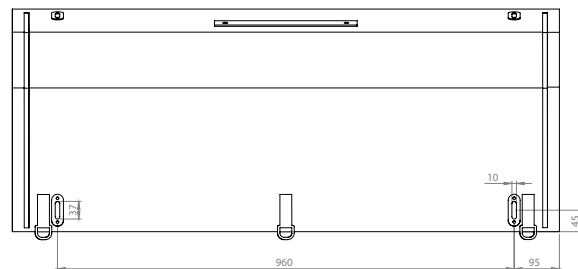

MoonBox 115 angle 103°

Box volume: 122 l
Pocket volume: 30,5 l
Total volume: 152,5 l
Weight: 9,12 kg

Box volume: 122 l
Pocket volume: 30,5 l
Total volume: 152,5 l
Weight: 9,55 kg

Maximum self load

Compatible car models:

- RAM ProMaster (since 2013)
- Fiat Ducato version III (since 2006)
- Citroen Jumper version II (since 2006)
- Peugeot Boxer version II (since 2006)