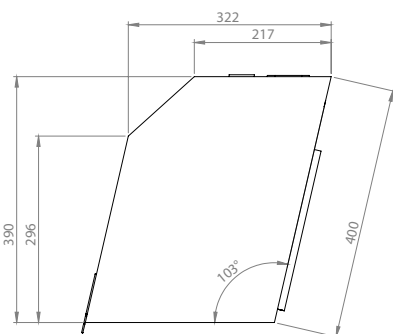

Size: 350x300x900 mm

Weight: 7,5 kg

Capacity: 118 l

Available colours:

MoonBox Standard 115

Size: 350x300x1150 mm

Weight: 9 kg

Capacity: 150 l

Capacity: 118 l

Available colours:

MoonBox Adventure 115

Size: 350x300x1150 mm

Weight: 9 kg

Capacity: 150 l

Available colours:

average data, detailed information below

55
KG

MoonBox 50 angle 100°

MOON BOX STANDARD 50

Box volume: 51 l
Pocket volume: 12,75 l
Total volume: 63,75 l
Weight: 4,52 kg

MOON BOX ADVENTURE 50

Box volume: 51 l
Pocket volume: 12,75 l
Total volume: 63,75 l
Weight: 4,13 kg

Box volume: 54 l
Pocket volume: 13,5 l
Total volume: 67,5 l
Weight: 4,52 kg

MOON BOX ADVENTURE 50

Box volume: 54 l
Pocket volume: 13,5 l
Total volume: 67,5 l
Weight: 4,96 kg

Maximum self load

20
KG

55
KG

Compatible car models: