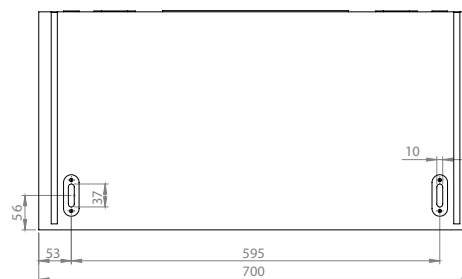

MoonBox 70

Standard

Adventure

MoonBox 70 angle 90°

MOON BOX ADVENTURE 70

Box volume: 71 l
Pocket volume: 17,75 l
Total volume: 88,75 l
Weight: 5,51 kg

Maximum self load

20
KG

50
KG

MoonBox 70 angle 100°

MOON BOX STANDARD 70

Box volume: 71 l
 Pocket volume: 17,75 l
 Total volume: 88,75 l
 Weight: 5,78 kg

MOON BOX ADVENTURE 70

Box volume: 71 l
 Pocket volume: 17,75 l
 Total volume: 88,75 l
 Weight: 5,23 kg