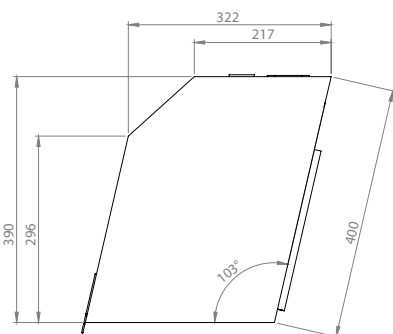

MoonBox 70 angle 103°

MOON BOX STANDARD 70

Box volume: 74 l
Pocket volume: 18,5 l
Total volume: 92,5 l
Weight: 5,78 kg

MOON BOX ADVENTURE 70

Box volume: 74 l
Pocket volume: 18,5 l
Total volume: 92,5 l
Weight: 6,22 kg