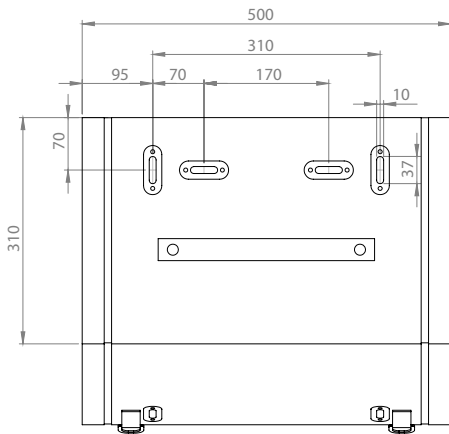

MoonBox 50 angle 108°

MOON BOX STANDARD 50

Box volume: 54 l
Pocket volume: 13,5 l
Total volume: 67,5 l
Weight: 4,85 kg

MOON BOX ADVENTURE 50

Box volume: 54 l
Pocket volume: 13,5 l
Total volume: 67,5 l
Weight: 4,37 kg