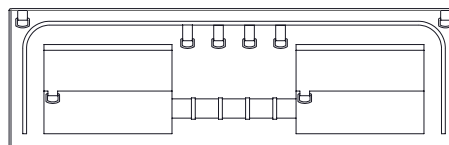

MoonBox 115

Standard

Adventure

MoonBox 115 angle 90°

MOON BOX ADVENTURE 115

Box volume: 116 l
Pocket volume: 29 l
Total volume: 145 l
Weight: 8,45 kg

Maximum self load

MoonBox 115 angle 100°

MOON BOX STANDARD 115

Box volume: 116 l
 Pocket volume: 29 l
 Total volume: 145 l
 Weight: 9,12 kg

MOON BOX ADVENTURE 115

Box volume: 116 l
 Pocket volume: 29 l
 Total volume: 145 l
 Weight: 8,75 kg

Maximum self load