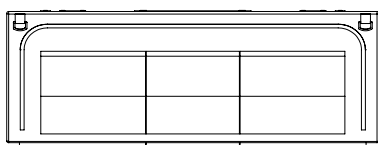

MoonBox 90 angle 103°

MOON BOX STANDARD 90

Box volume: 95 l
Pocket volume: 23,75 l
Total volume: 118,75 l
Weight: 7,16 kg

MOON BOX ADVENTURE 90

Box volume: 95 l
Pocket volume: 23,75 l
Total volume: 118,75 l
Weight: 7,62 kg

MOON BOX STANDARD 90

Box volume: 95 l
 Pocket volume: 23,75 l
 Total volume: 118,75 l
 Weight: 7,13 kg

MOON BOX ADVENTURE 90

Box volume: 91 l
 Pocket volume: 22,75 l
 Total volume: 113,75 l
 Weight: 6,7 kg