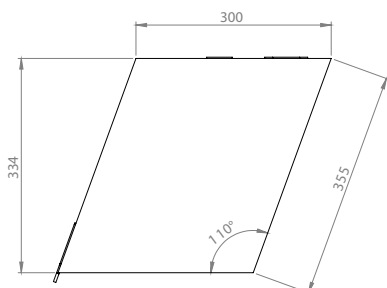

MoonBox 70 angle 110°

MOON BOX STANDARD 70

Box volume: 71 l
Pocket volume: 17,75 l
Total volume: 88,75 l
Weight: 5,99 kg

MOON BOX ADVENTURE 70

Box volume: 71 l
Pocket volume: 17,75 l
Total volume: 88,75 l
Weight: 5,67 kg