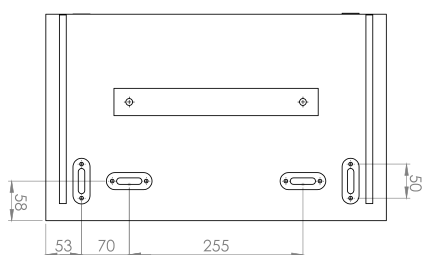

Capacity: 118 l

Available colours:

MoonBox Adventure 115

Size: 350x300x1150 mm

Weight: 9 kg

Capacity: 150 l

Available colours:

average data, detailed information below

MoonBox 50

Standard

Adventure

MoonBox 50 angle 90°

MOON BOX ADVENTURE 50

Box volume: 51 l
Pocket volume: 12,75 l
Total volume: 63,75 l
Weight: 4,21 kg

Maximum self load

20
KG

55
KG

MoonBox 50 angle 100°

MOON BOX STANDARD 50

Box volume: 51 l
Pocket volume: 12,75 l
Total volume: 63,75 l
Weight: 4,52 kg

MOON BOX ADVENTURE 50

Box volume: 51 l
Pocket volume: 12,75 l
Total volume: 63,75 l
Weight: 4,13 kg