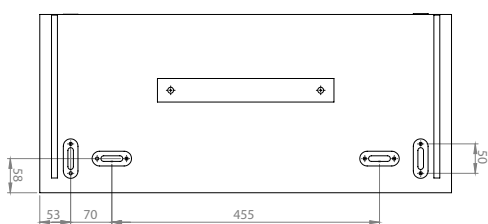

MoonBox 70

Standard

Adventure

MoonBox 70 angle 90°

MOON BOX ADVENTURE 70

Box volume: 71 l
Pocket volume: 17,75 l
Total volume: 88,75 l
Weight: 5,51 kg

Maximum self load

20
KG

50
KG

MoonBox 70 angle 100°

MOON BOX STANDARD 70

Box volume: 71 l
 Pocket volume: 17,75 l
 Total volume: 88,75 l
 Weight: 5,78 kg

MOON BOX ADVENTURE 70

Box volume: 71 l
 Pocket volume: 17,75 l
 Total volume: 88,75 l
 Weight: 5,23 kg