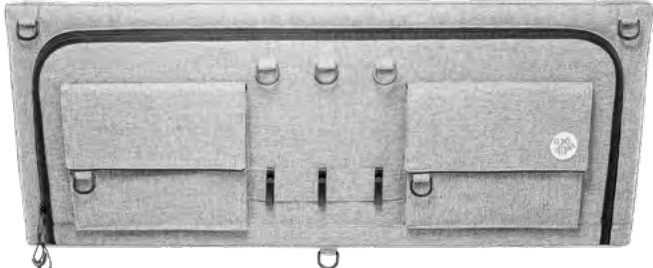

MoonBox 90

Standard

Adventure

MoonBox 90 angle 90°

MOON BOX ADVENTURE 90

Box volume:	91 l
Pocket volume:	22,75 l
Total volume:	113,75 l
Weight:	6,39 kg

Maximum self load

Compatible car models: