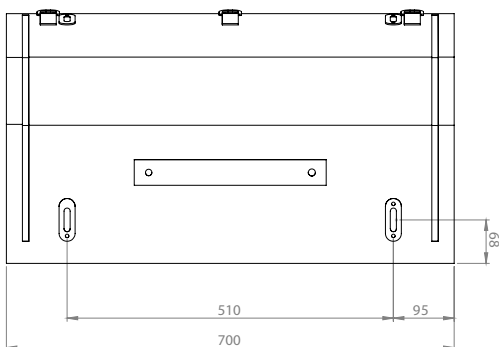

MoonBox 70 angle 103°

MOON BOX STANDARD 70

Box volume: 74 l
Pocket volume: 18,5 l
Total volume: 92,5 l
Weight: 5,78 kg

MOON BOX ADVENTURE 70

Box volume: 74 l
Pocket volume: 18,5 l
Total volume: 92,5 l
Weight: 6,22 kg