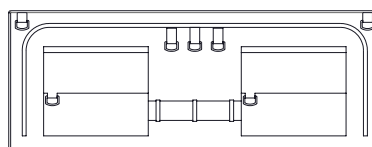

MoonBox 90 angle 103°

MOON BOX STANDARD 90

Box volume: 95 l
Pocket volume: 23,75 l
Total volume: 118,75 l
Weight: 7,16 kg

MOON BOX ADVENTURE 90

Box volume: 95 l
Pocket volume: 23,75 l
Total volume: 118,75 l
Weight: 7,62 kg

MOON BOX STANDARD 90

Box volume: 95 l
 Pocket volume: 23,75 l
 Total volume: 118,75 l
 Weight: 7,13 kg

MOON BOX ADVENTURE 90

Box volume: 91 l
 Pocket volume: 22,75 l
 Total volume: 113,75 l
 Weight: 6,7 kg