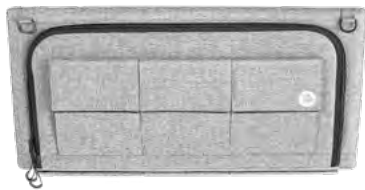

MoonBox are suspended cabinets for the campervan with a quick-attach system. The hard construction is upholstered with cushioning foam. The aluminum frame and specialized chamber plates guarantee great strength in a lightweight package. Internal shelves allow you to keep your clothes and accessories in order, and an external system of pockets and clips will help you cinch the things you always want to keep close at hand. The MoonBox in its largest version will hold as much as 145 liters of essential camping accessories.

Quick **installation**

It takes a few minutes to assemble and disassemble. You can turn your van into a campervan whenever you feel the call of adventure!

MoonBox Standard

MoonBox Standard 50

Size: 350x300x500 mm

Weight: 4,5 kg

Capacity: 64 l

MoonBox Standard 70

Size: 350x300x700 mm

Weight: 6,0 kg

Capacity: 90 l

Available colours:

MoonBox Standard 90