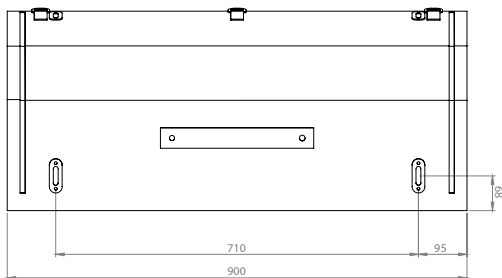

MoonBox 90 angle 103°

MOON BOX STANDARD 90

Box volume: 95 l
Pocket volume: 23,75 l
Total volume: 118,75 l
Weight: 7,16 kg

MOON BOX ADVENTURE 90

Box volume: 95 l
Pocket volume: 23,75 l
Total volume: 118,75 l
Weight: 7,62 kg

MOON BOX STANDARD 90

Box volume: 95 l
 Pocket volume: 23,75 l
 Total volume: 118,75 l
 Weight: 7,13 kg

MOON BOX ADVENTURE 90

Box volume: 91 l
 Pocket volume: 22,75 l
 Total volume: 113,75 l
 Weight: 6,7 kg