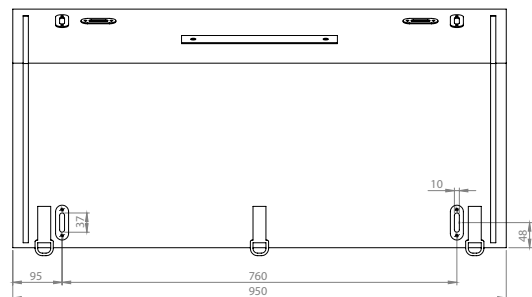

MoonBox 90 angle 110°

MOON BOX STANDARD 90

Box volume: 91 l
Pocket volume: 22,75 l
Total volume: 113,75 l
Weight: 6,9 kg

MOON BOX ADVENTURE 90

Box volume: 91 l
Pocket volume: 22,75 l
Total volume: 113,75 l
Weight: 6,7 kg

Maximum self load

Compatible car models:

- Mercedes Sprinter 901
- Mercedes Sprinter 902
- Mercedes Sprinter 904 (until 2006)
- Mercedes Sprinter 906
- Mercedes Sprinter 907
- Volkswagen Crafter (2007-2016)
- Volkswagen LT (since 2016)
- Volkswagen Transporter T5, T6, T6.1 to adapt