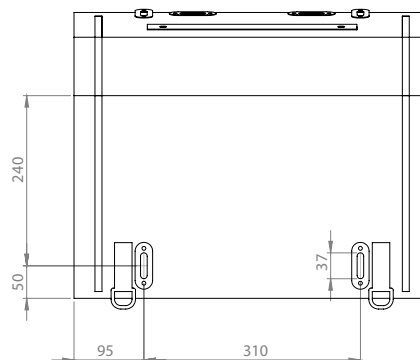

55
KG

MoonBox 50 angle 100°

MOON BOX STANDARD 50

Box volume: 51 l
Pocket volume: 12,75 l
Total volume: 63,75 l
Weight: 4,52 kg

MOON BOX ADVENTURE 50

Box volume: 51 l
Pocket volume: 12,75 l
Total volume: 63,75 l
Weight: 4,13 kg