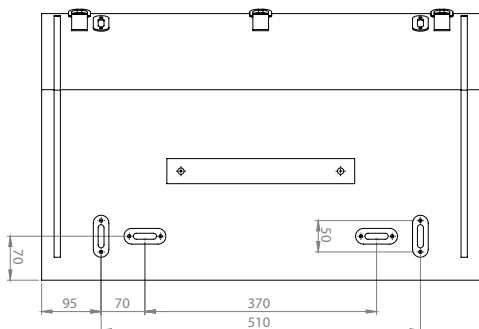

MoonBox 70 angle 110°

MOON BOX STANDARD 70

Box volume: 71 l
Pocket volume: 17,75 l
Total volume: 88,75 l
Weight: 5,99 kg

MOON BOX ADVENTURE 70

Box volume: 71 l
Pocket volume: 17,75 l
Total volume: 88,75 l
Weight: 5,67 kg