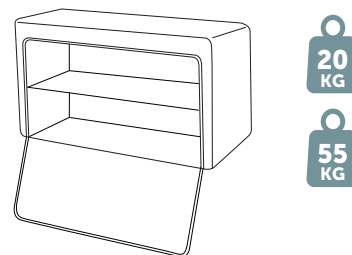

Maximum self load

Compatible car models:

Ford Transit MK8 H2, H3, R/AWD, FWD (since 2013)