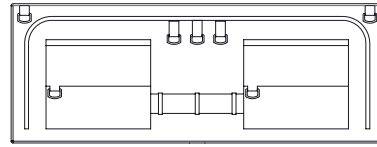

MOON BOX STANDARD 90

Box volume: 95 l
 Pocket volume: 23,75 l
 Total volume: 118,75 l
 Weight: 7,13 kg

MOON BOX ADVENTURE 90

Box volume: 91 l
 Pocket volume: 22,75 l
 Total volume: 113,75 l
 Weight: 6,7 kg

Maximum self load

Compatible car models:

Ford Transit MK8 H2, H3, R/AWD, FWD (since 2013)

MoonBox 90 angle 110°

MOON BOX STANDARD 90

Box volume: 91 l
Pocket volume: 22,75 l
Total volume: 113,75 l
Weight: 6,9 kg