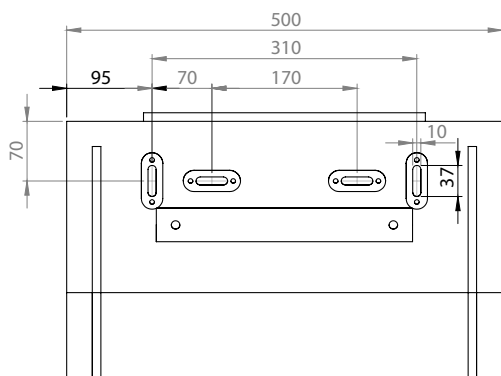

MoonBox 50 angle 100°

MOON BOX STANDARD 50

Box volume: 51 l
Pocket volume: 12,75 l
Total volume: 63,75 l
Weight: 4,52 kg