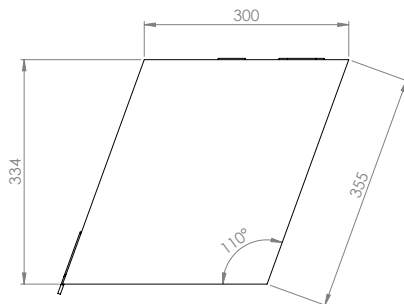

MOON BOX ADVENTURE 50

Box volume: 54 l
 Pocket volume: 13,5 l
 Total volume: 67,5 l
 Weight: 4,37 kg

Maximum self load

Compatible car models:

Ford Transit MK8 H2, H3, R/AWD, FWD (since 2013)

MoonBox 50 angle 110°

MOON BOX STANDARD 50

Box volume: 51 l
Pocket volume: 12,75 l
Total volume: 63,75 l
Weight: 4,85 kg

MOON BOX ADVENTURE 50

Box volume: 51 l
Pocket volume: 12,75 l
Total volume: 63,75 l
Weight: 4,47 kg

Maximum self load